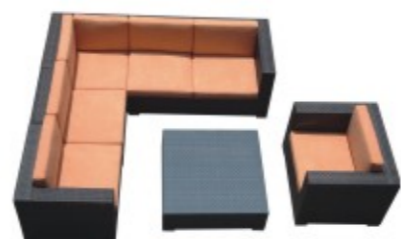

10020ASF01

单人沙发
10020Club Chair
110x100x75(cm)

10020ASF02

双人沙发
10020Love Seat
200x100x75(cm)

10020ACT

茶几
10020Coffee Table
170x80x60(cm)

7023ASF01

单人沙发
7023Club Chair
90x90x64(cm)

7023ASF00-C

右扶手单人沙发
7023Corner Chair
90*90*64(cm)

7023ASF02

左扶手双人沙发
7023Love Seat
140x90x64(cm)

7023ASF00-C

转角沙发
7023Corner Chair
90x90x64(cm)

7023ASF00

无扶手单人沙发
7023Armless Chair
74x90x64(cm)

7023ACT

茶几
7023Coffee Table
75x125x32(cm)