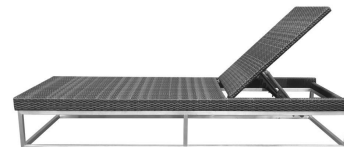

SUNLOUNGER

Model 19013ACL
Size L84"xD28"xH13"