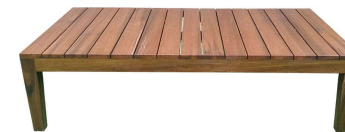

COFFEE TABLE

Model 19010ACT-63
 Size W63"xD29"xH16"

COFFEE TABLE

Model 17101
 Size W32"xD20"xH18"

TABLE

Model 18015ATB
 Size W30"xD30"xH29"

COFFEE TABLE

Model 18026-162
 Size W47.25"xD23.5"xH12"